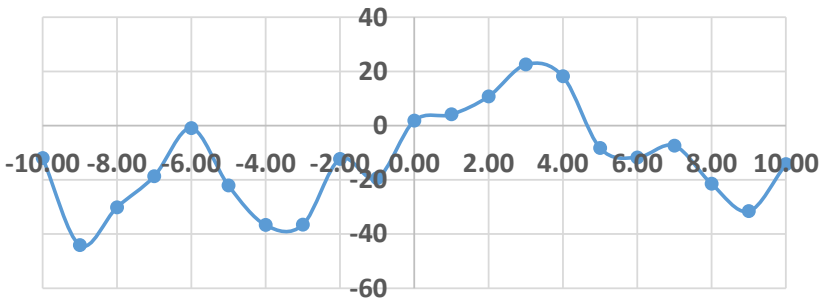

Backward Pitch (μrad) vs. Position (mm)