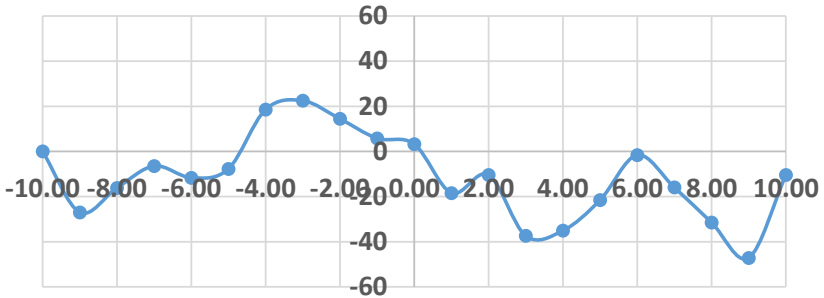

# PDX1AV(/M) Test Report

Date	4/2/2024	Production Order Number	W123456
Serial Number	12345601	Assembled By	LQ_Jiang
Range Tested	20mm	Techician	LQ_Jiang

### Forward Pitch ( $\mu\text{rad}$ ) vs. Position (mm)