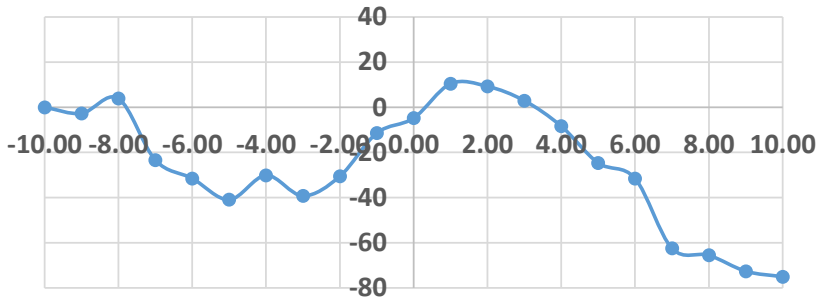

Forward Yaw (μrad) vs. Position (mm)