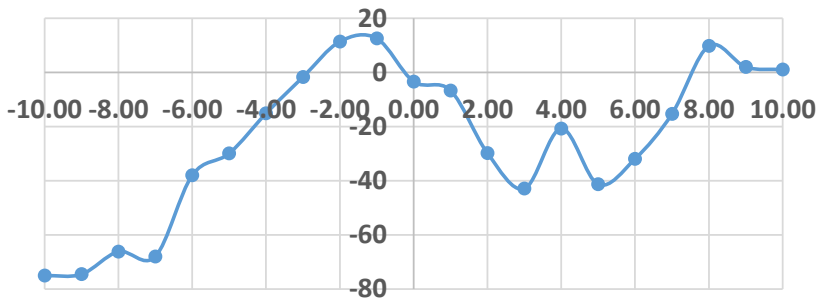

### Forward Pitch ( $\mu\text{rad}$ ) vs. Position (mm)

### Backward Pitch ( $\mu\text{rad}$ ) vs. Position (mm)

**Forward Yaw ( $\mu\text{rad}$ ) vs. Position (mm)**

**Backward Yaw ( $\mu\text{rad}$ ) vs. Position (mm)**

Items	Pitch/ $\mu\text{Rad}$	Yaw/ $\mu\text{Rad}$
Forward	70	85
Backward	67	88
Specification	200	200