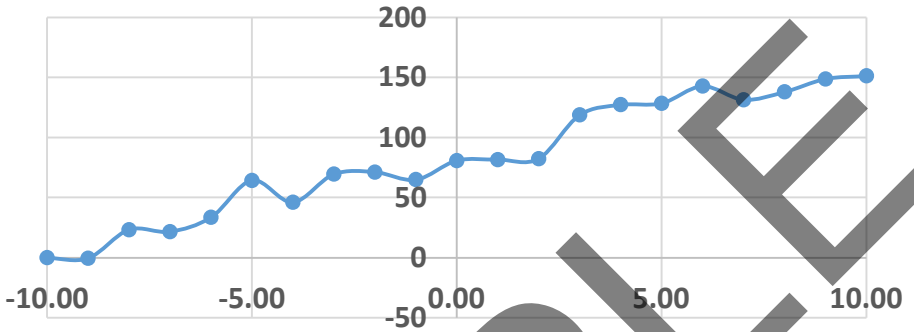

Forward Yaw/urad Vs. Position/mm