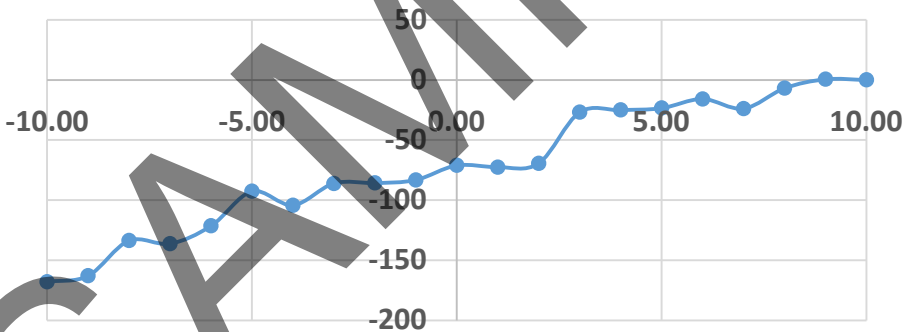

### Forward Pitch/urad Vs. Position/mm

### Backward Pitch/urad Vs. Position/mm

**Forward Yaw/urad Vs. Position/mm**

**Backward Yaw/urad Vs. Position/mm**

Items	Pitch/ $\mu$ Rad	Yaw/ $\mu$ Rad
Forward	192	152
Backward	177	168
Specification	200	200