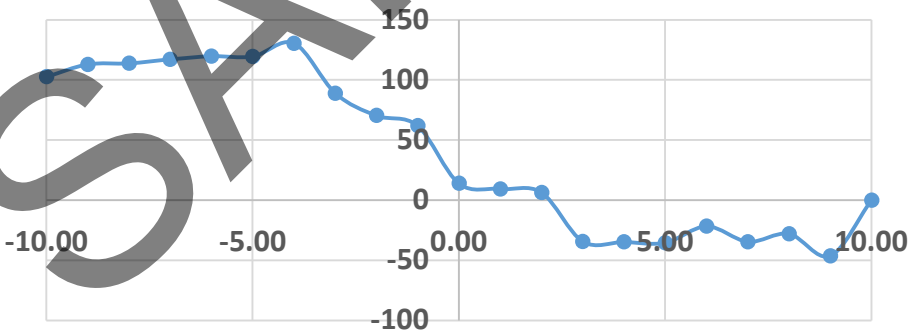

Backward Pitch/urad Vs. Position/mm